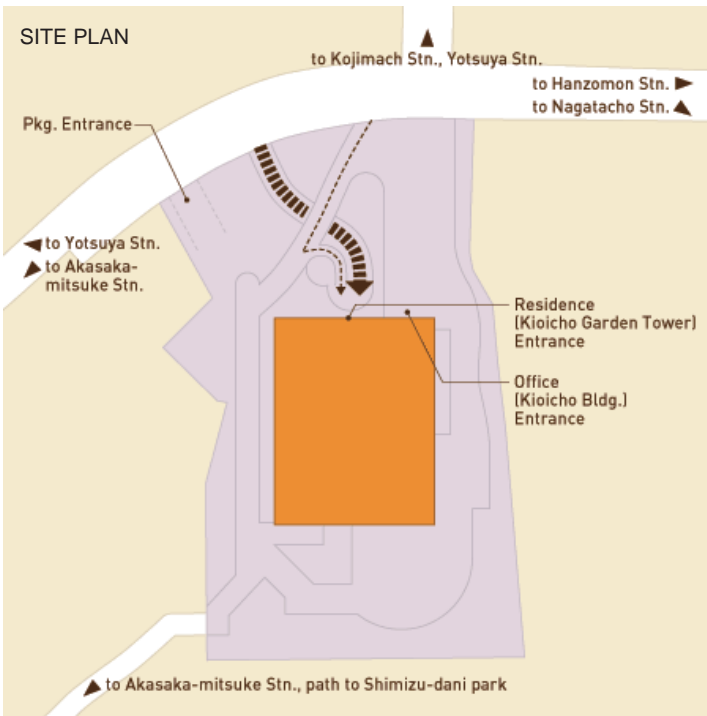

ACCESS MAP

Kioicho Garden Tower

LOCATION

10, Kioicho 3-chome, Chiyoda-ku, Tokyo 102-0094

TRANSPORTATION

- 3 minutes on foot to Kojimachi Station (Yuraku-cho Line)
- 8 minutes on foot to Nagatacho Station (Yuraku-cho, Hanzomon and Ginza Lines)
- 10 minutes on foot to Akasaka-Mitsuke Station (Ginza and Marunouchi Lines)
- 9 minutes on foot to Hanzomon Station (Hanzomon Line)
- 11 minutes on foot to Yotsuya Station (Marunouchi, Namboku, JR Yamanote, and JR Chuo Lines)