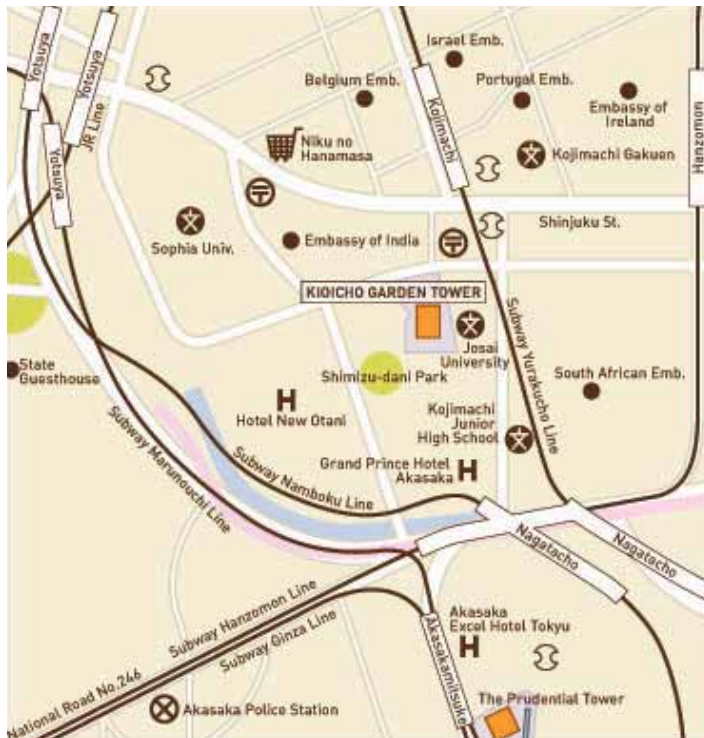

ACCESS MAP

Kioicho Garden Tower

LOCATION

10, Kioicho 3-chome, Chiyoda-ku, Tokyo 102-0094

TRANSPORTATION

- 3 minutes on foot to Kojimachi Station (Yuraku-cho Line)
- 8 minutes on foot to Nagatacho Station (Yuraku-cho, Hanzomon and Ginza Lines)
- 10 minutes on foot to Akasaka-Mitsuke Station (Ginza and Marunouchi Lines)
- 9 minutes on foot to Hanzomon Station (Hanzomon Line)
- 11 minutes on foot to Yotsuya Station (Marunouchi, Namboku, JR Yamanote, and JR Chuo Lines)